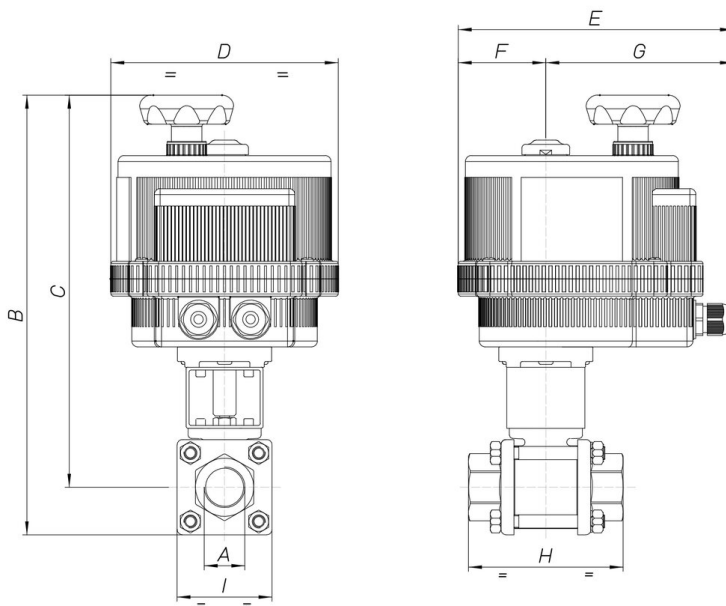

8E033 BW

2 way, three piece ball valve, full bore [Valpres artt. 713000 F/F - 714000 SW - 715000 BW] carbon steel LCB with ball and stem in stainless steel AISI 304, with electric actuator series 85.

Especificaciones técnicas