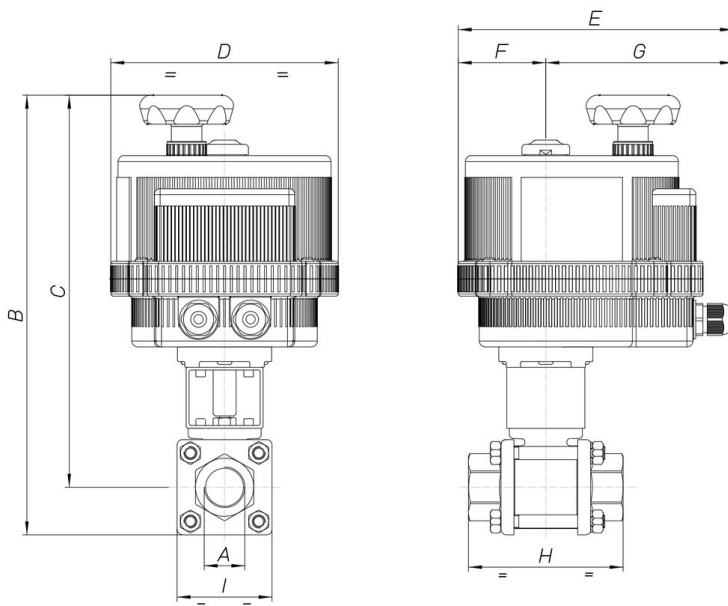

8E032 SW

2 way, three piece ball valve, full bore [Valpres artt. 713000 F/F - 714000 SW - 715000 BW] carbon steel LCB with ball and stem in stainless steel AISI 304, with electric actuator series 85.

Especificaciones técnicas