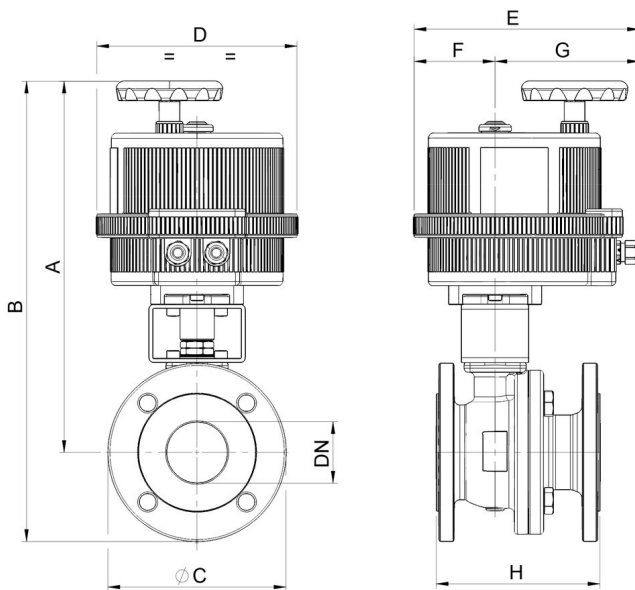

Technical specifications