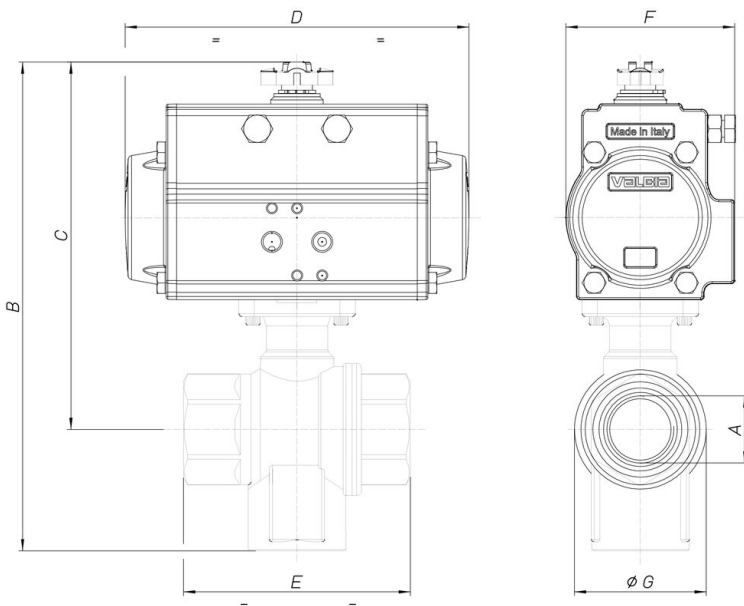

## 8P015000

Diverter brass CW617N ball valve [RB Art. 3110 (T)], full bore, female threaded, "T" port, with actuator.

### Technical specifications

<b>MOD</b>	<b>PN</b>	<b>A</b>	<b>B</b>	<b>C</b>	<b>D</b>	<b>E</b>	<b>F</b>	<b>G</b>	<b>ACT.</b>	<b>RI</b>
8P01500002	25	1/4"	156	130	141	52	71	28	SR 52	4017
8P01500003	25	3/8"	156	130	141	52	71	28	SR 52	4017
8P01500004	25	1/2"	166	133	141	64	71	35	SR 52	4017
8P01500005	16	3/4"	184	144	141	74	71	43	SR 52	4017
8P01500006	16	1"	194	147	141	89	71	53	SR 52	4017
8P01500007	10	1"1/4	205	151	141	100	71	63	SR 52	4017
8P01500008	10	1"1/2	254	193	210	110	95	77	SR 75	4030
8P01500010	10	2"	285	212	241	130	106	93	SR 85	4030