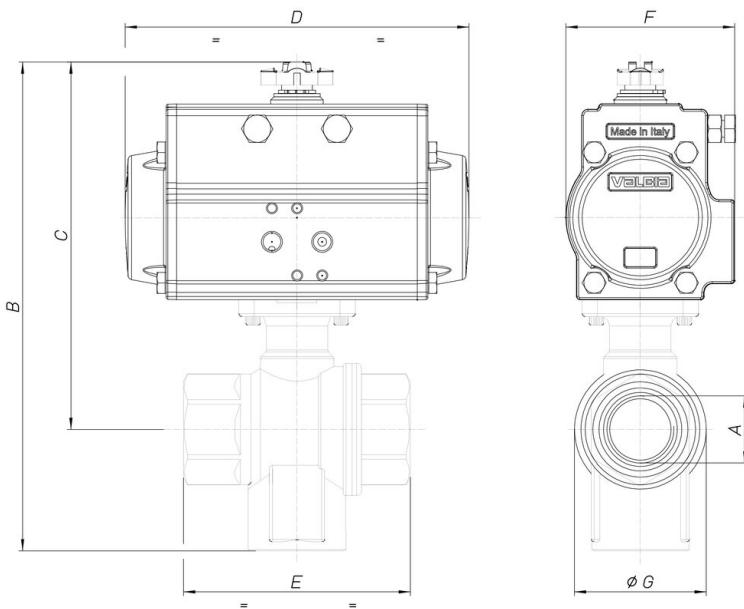

## 8P015000

Diverter brass CW617N ball valve [RB Art. 3110 (T)], full bore, female threaded, "T" port, with actuator.

### Technical specifications

<b>MOD</b>	<b>PN</b>	<b>A</b>	<b>B</b>	<b>C</b>	<b>D</b>	<b>E</b>	<b>F</b>	<b>G</b>	<b>ACT.</b>	<b>RI</b>
8P01500002	25	1/4"	156	130	141	52	71	28	SR 52	4017
8P01500003	25	3/8"	156	130	141	52	71	28	SR 52	4017
8P01500004	25	1/2"	166	133	141	64	71	35	SR 52	4017
8P01500005	16	3/4"	184	144	141	74	71	43	SR 52	4017
8P01500006	16	1"	194	147	141	89	71	53	SR 52	4017
8P01500007	10	1"1/4	205	151	141	100	71	63	SR 52	4017
8P01500008	10	1"1/2	254	193	210	110	95	77	SR 75	4030
8P01500010	10	2"	285	212	241	130	106	93	SR 85	4030