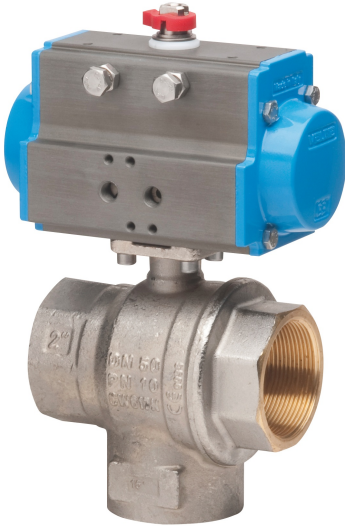

## 8P015000

Diverter brass CW617N ball valve [RB Art. 3110 (T)], full bore, female threaded, "T" port, with actuator.

### Technical specifications

<b>MOD</b>	<b>PN</b>	<b>A</b>	<b>B</b>	<b>C</b>	<b>D</b>	<b>E</b>	<b>F</b>	<b>G</b>	<b>ACT.</b>	<b>RI</b>
8P01500002	25	1/4"	156	130	141	52	71	28	SR 52	4017
8P01500003	25	3/8"	156	130	141	52	71	28	SR 52	4017
8P01500004	25	1/2"	166	133	141	64	71	35	SR 52	4017
8P01500005	16	3/4"	184	144	141	74	71	43	SR 52	4017
8P01500006	16	1"	194	147	141	89	71	53	SR 52	4017
8P01500007	10	1"1/4	205	151	141	100	71	63	SR 52	4017
8P01500008	10	1"1/2	254	193	210	110	95	77	SR 75	4030
8P01500010	10	2"	285	212	241	130	106	93	SR 85	4030