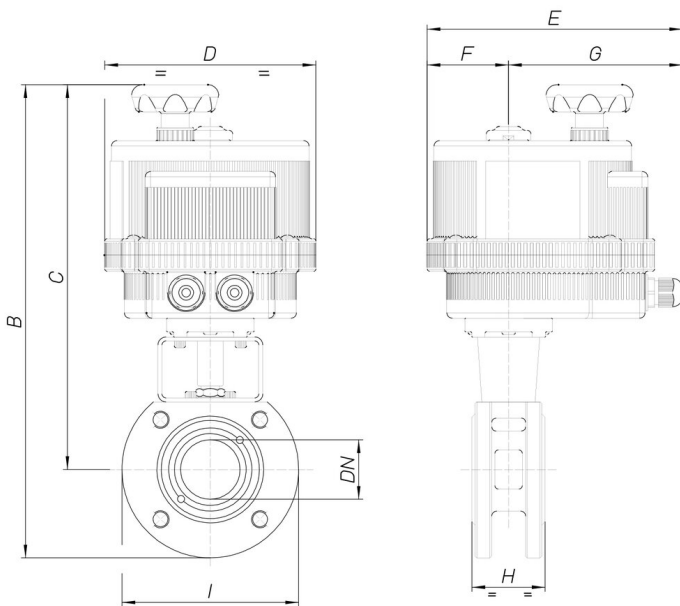

Technische Spezifikationen